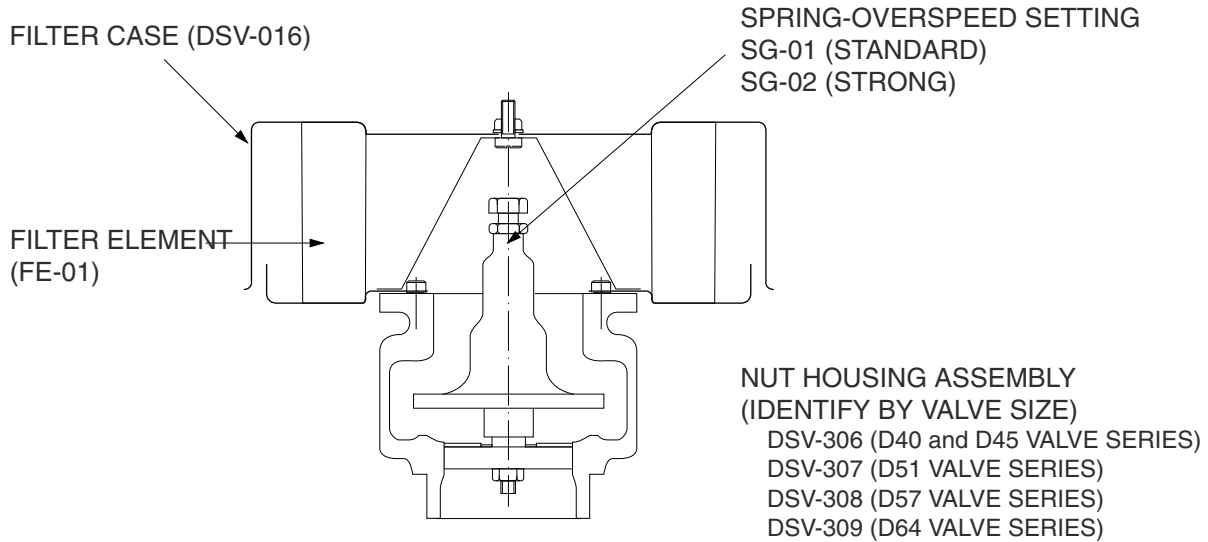

SPARES IDENTIFICATION: D Series Valve Types D34 to D64B, BF and AM

ALL TYPES EXCEPT D34BF to D39BF

TYPE D34BF to D39BF

Chalwyn by AMOT
sales@chalwyn.co.uk
www.chalwyn.com

A division of Roper Industries Limited