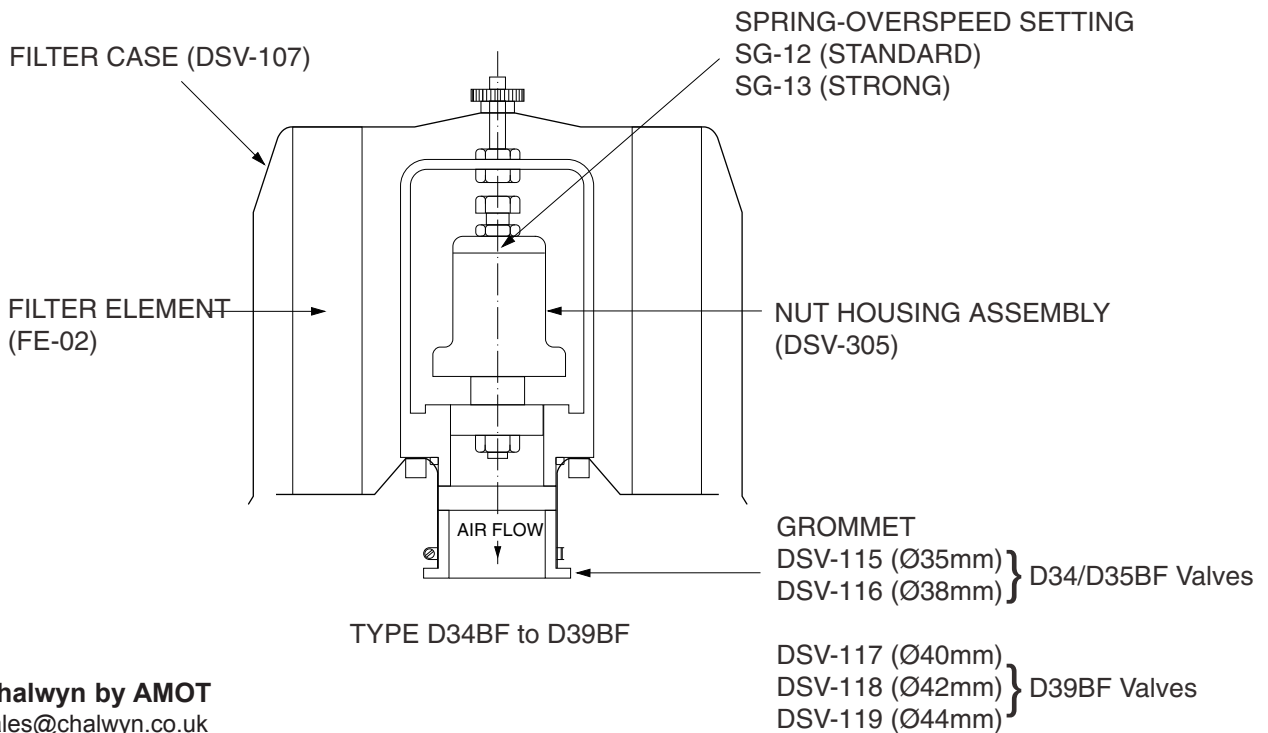

SPARES IDENTIFICATION: D Series Valve Types D34 to D64B, BF and AM

ALL TYPES EXCEPT D34BF to D39BF

TYPE D34BF to D39BF

Chalwyn by AMOT
sales@chalwyn.co.uk
www.chalwyn.com

A division of Roper Industries Limited