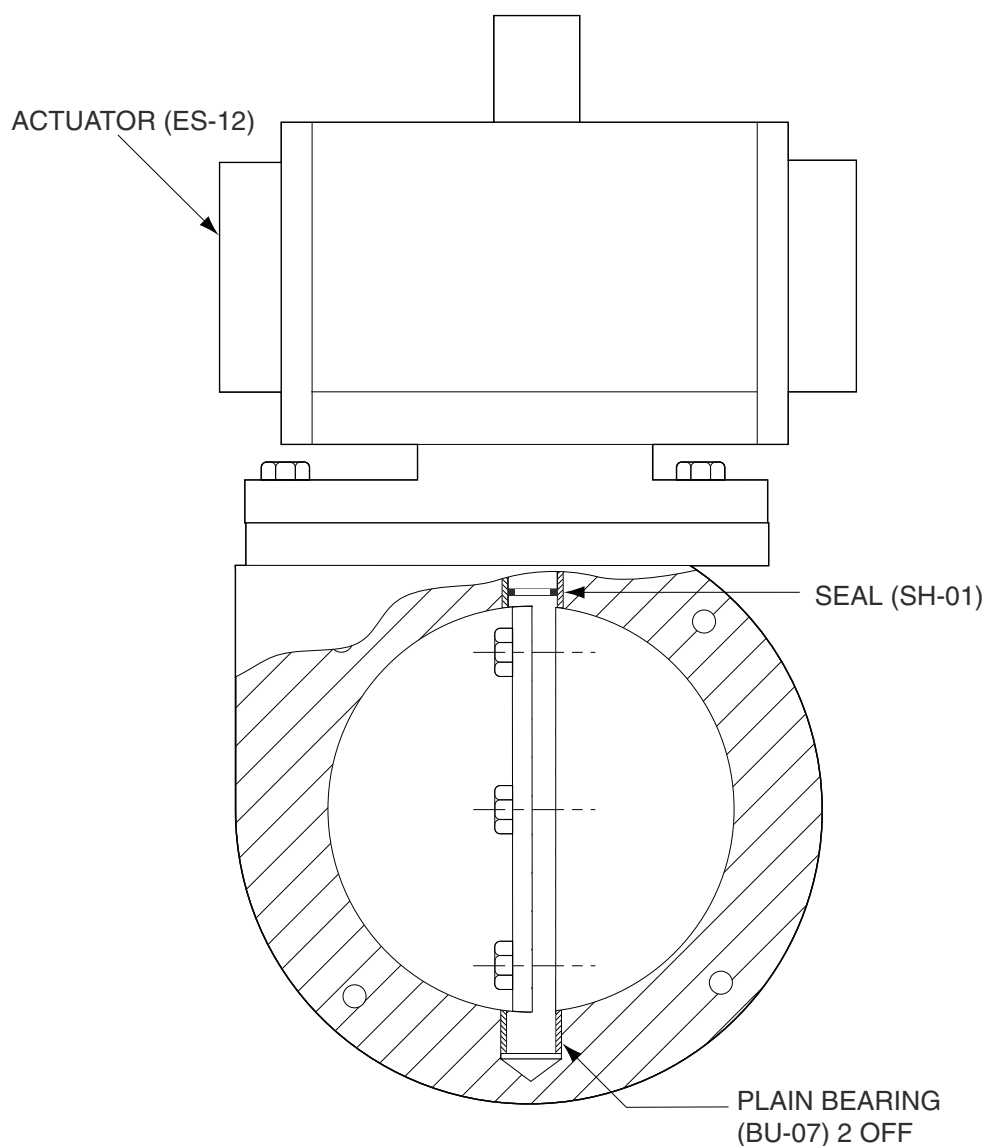

SPARES IDENTIFICATION: Shut Down Valve Types PVX-300 PVX-500

Chalwyn by AMOT
sales@chalwyn.co.uk
www.chalwyn.com

A division of Roper Industries Limited

UK

Western Way
Bury St Edmunds
Suffolk, IP33 3SZ
Tel: +44 (0)1284 715739
Fax: +44 (0)1284 715747