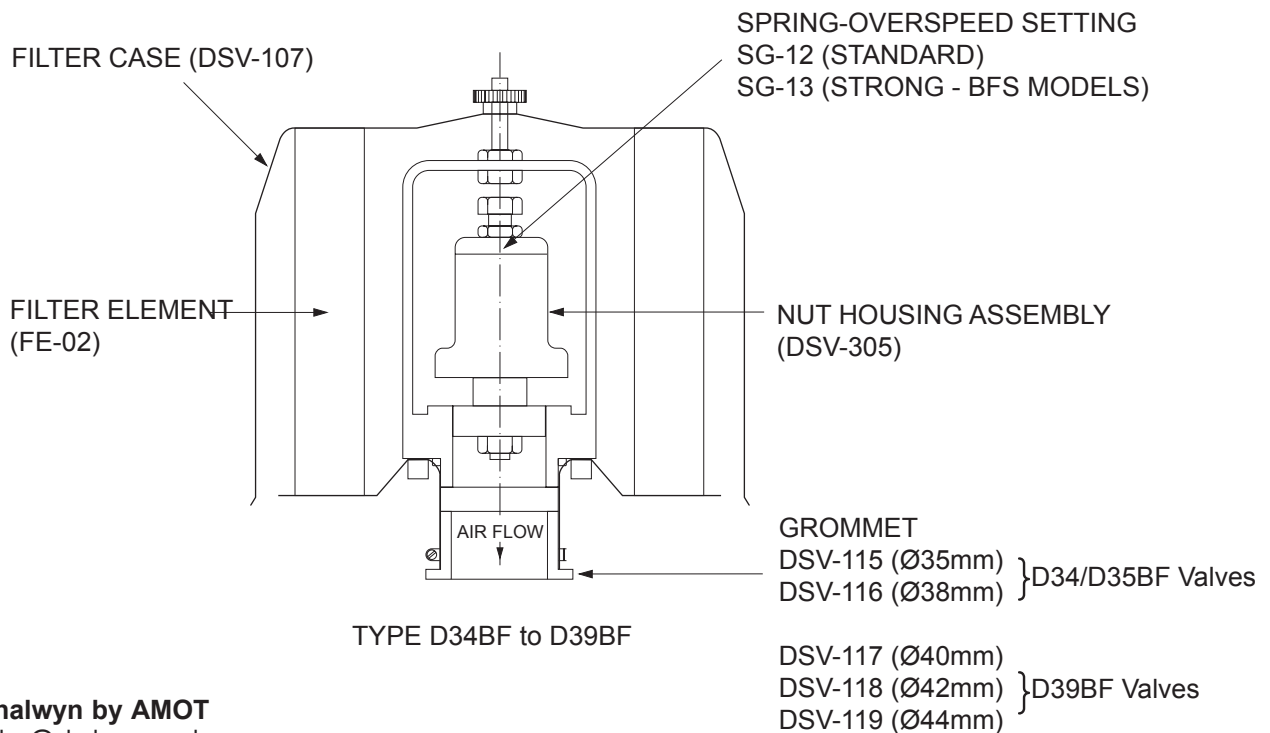

## SPARES IDENTIFICATION: D Series Valve Types D34 to D64B, BF and AM

ALL TYPES EXCEPT D34BF to D39BF

TYPE D34BF to D39BF

**Chalwyn by AMOT**  
sales@chalwyn.co.uk  
www.chalwyn.com

A division of Roper Industries Limited