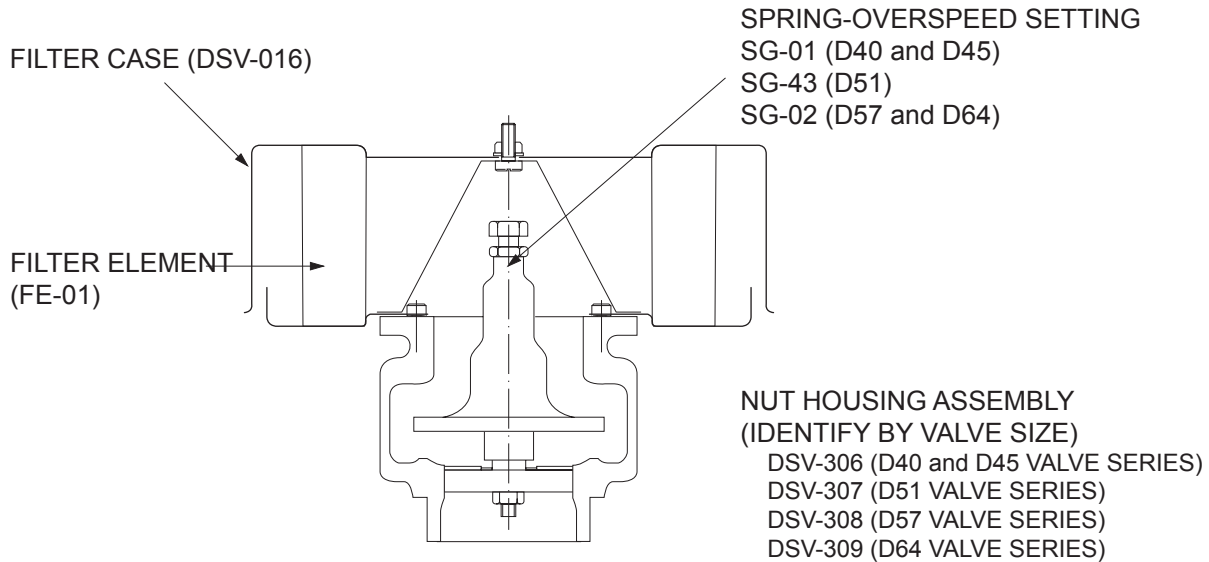

## SPARES IDENTIFICATION: D Series Valve Types D34 to D64B, BF and AM

ALL TYPES EXCEPT D34BF to D39BF

TYPE D34BF to D39BF

**Chalwyn by AMOT**  
sales@chalwyn.co.uk  
www.chalwyn.com

A division of Roper Industries Limited